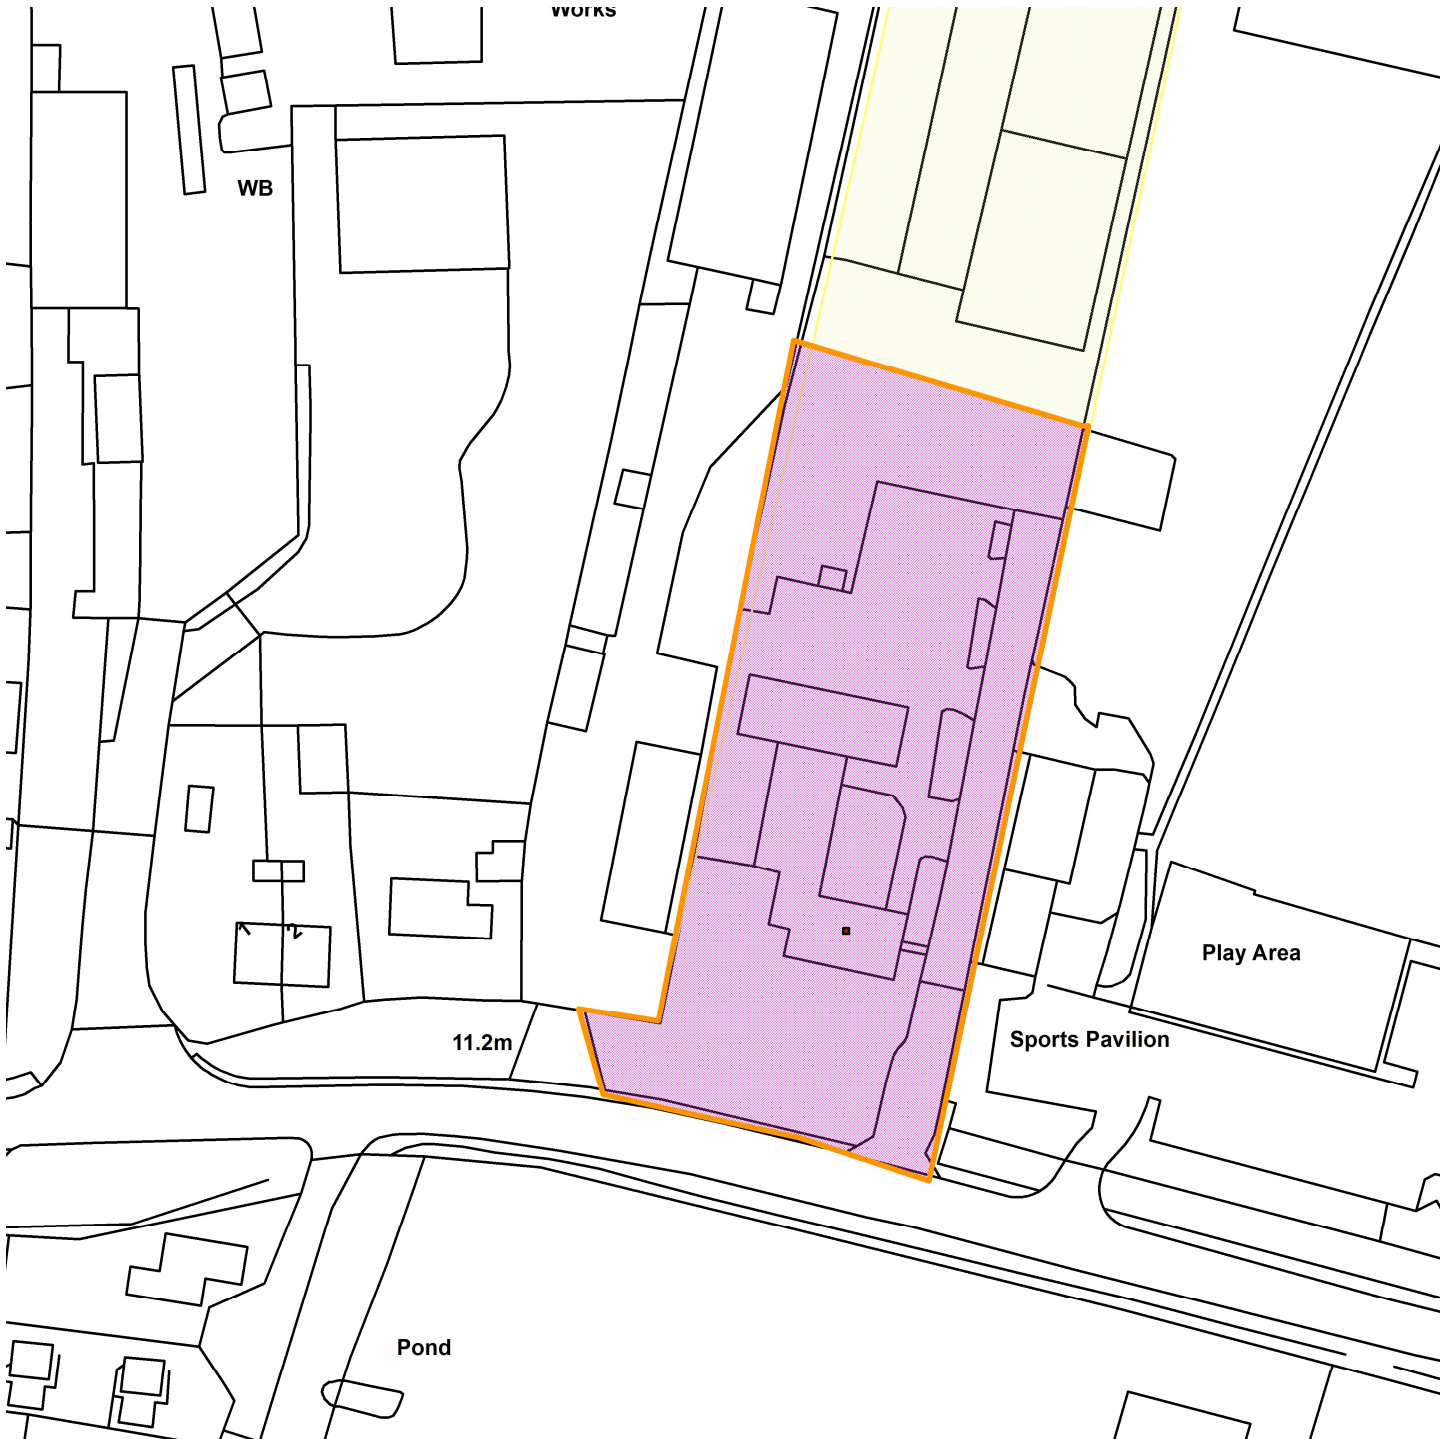

18/02477/OUTM

Lindum Group Limited, York Road, Elvington.

Scale : 1:1059

Reproduced from the Ordnance Survey map with the permission of the Controller of Her Majesty's Stationery Office © Crown Copyright 2000.

Unauthorised reproduction infringes Crown Copyright and may lead to prosecution or civil proceedings.

<b>Organisation</b>	Not Set
<b>Department</b>	Not Set
<b>Comments</b>	Not Set
<b>Date</b>	03 February 2020
<b>SLA Number</b>	Not Set